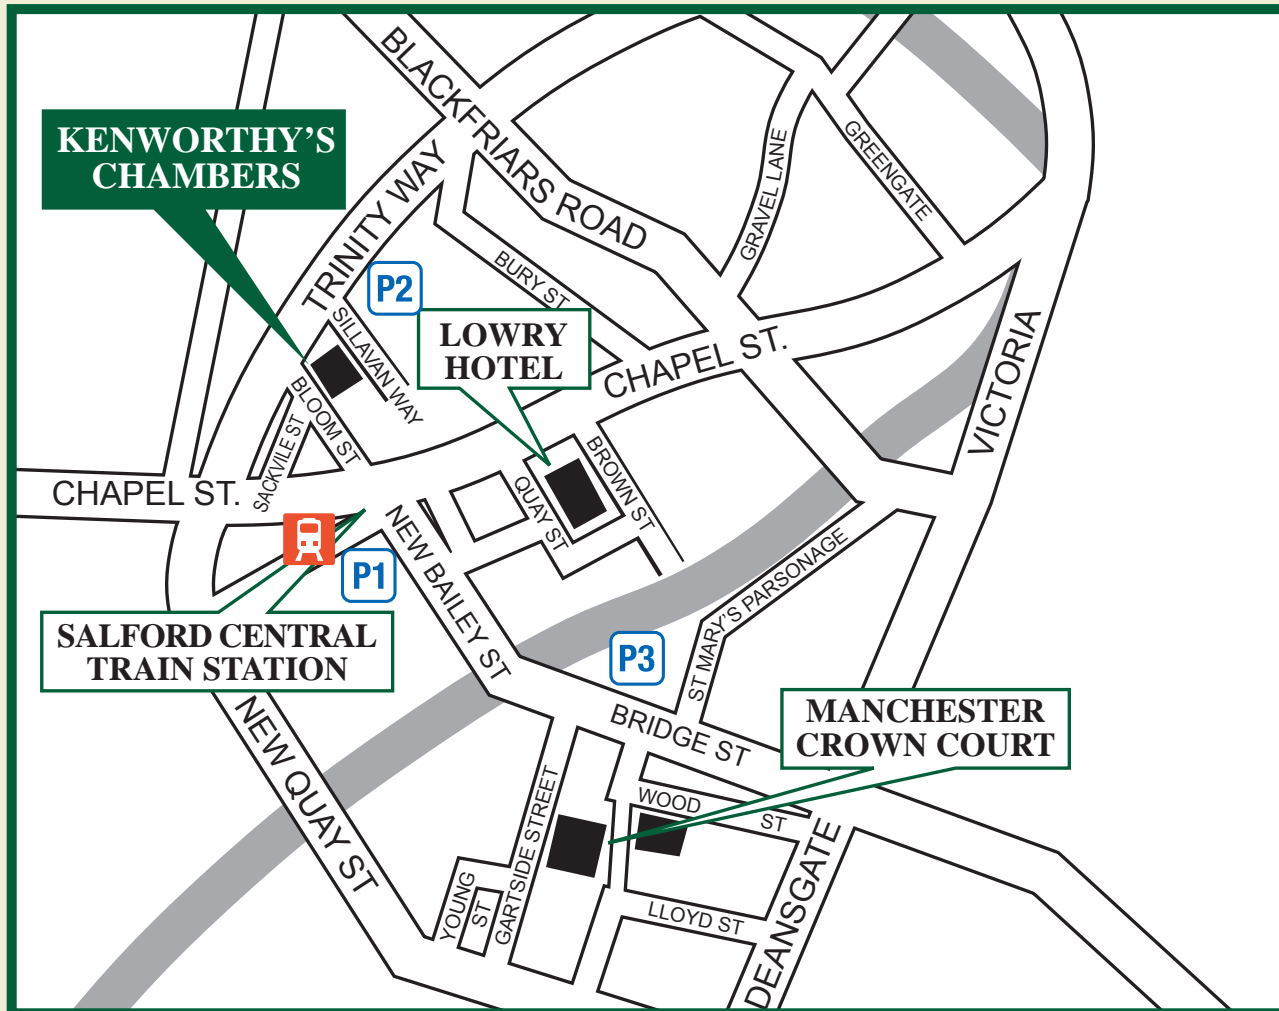

How To Find Us:

- P1** NCP New Bailey Street
- P2** Euro carpark Deva Centre
- P3** NCP Bridge Street

PLEASE NOTE:
On-site parking is NOT available for delegates attending lectures / courses.

KENWORTHY'S CHAMBERS